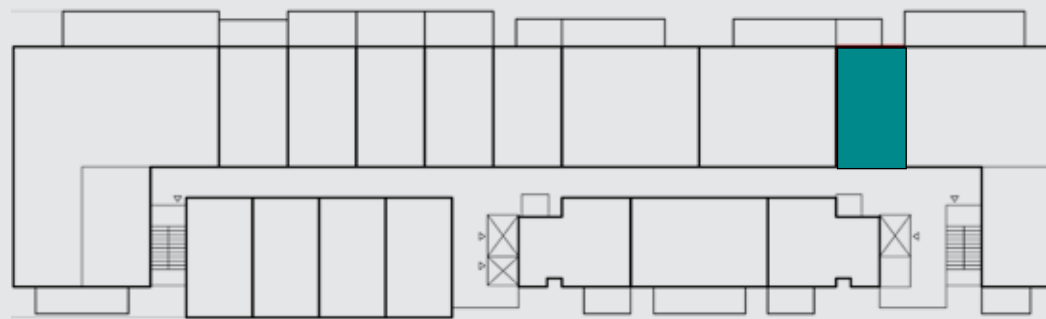

OMNIA

UNIT A603

Level 6

Studio Option A – Type 5

1 Bathroom
Lock out (N/A)

Interior area 437 SF
Exterior area 66 SF
Total unit area 503 SF

OCEAN VIEW

Kempinski
Grace Bay